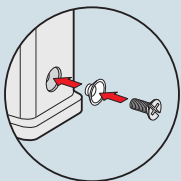

inserts:		page
CK	3 poles + ⊕	36
CK	4 poles + ⊕	36
CKS	3 poles + ⊕	37
CKS	4 poles + ⊕	37
CD	7 poles + ⊕	39
CD	8 poles	40
CQ	5 poles + ⊕	63
CQ	12 poles + ⊕	62

overall dimensions:
21 x 21 mm

hoods

covers

description	part No. (entry - Pg 11)	part No. (entry - M 20)	part No.
with pegs, top entry ¹⁾	CK 03 VS (white)	MK V20 (white)	
with pegs, top entry ¹⁾	CK 03 VNS (black)	MK VN20 (black)	
with pegs, side entry ¹⁾	CK 03 VAS (white)	MK VA20 (white)	
with pegs, side entry ¹⁾	CK 03 VANS (black)	MK VAN20 (black)	
with lever, top entry ¹⁾	CK 03 VGS (white)	MK VG20 (white)	
with lever, top entry ¹⁾	CK 03 VGNS (black)	MK VGN20 (black)	
with pegs and gasket, for female inserts			CK 03 C (white)
with pegs and gasket, for female inserts			CK 03 CN (black)
with pegs, for male inserts			CK 03 CA (white)
with pegs, for male inserts			CK 03 CAN (black)
with lever and gasket, for female inserts			CK 03 CX (white)
with lever and gasket, for female inserts			CK 03 CXN (black)
with lever, for male inserts			CK 03 CXA (white)
with lever, for male inserts			CK 03 CXAN (black)
seal and screw kit for IP66/IP67 ²⁾ for CK, CQ 05, CKS inserts	CKR 65		
seal and screw kit for IP66/IP67 ²⁾ for CD 07/08 inserts	CKR 65 D		

- 1) enclosures with IP44 degree of protection, obtained by the elimination of the flexible washer normal supplied with the insert
- 2) To achieve the IP66/IP67 protection rating, a kit is available which includes a seal to be fitted under the insert fastening screw supplied with the kit (see example illustrated), instead of the screw with spring washer supplied with the insert

Note:

The CQ 12 inserts are already fitted with seal and screw, allowing IP66/IP67 protection rating to be achieved.

dimensions in mm

CK V(N)S and MK V(N)

CK VA(N)S and MK VA(N)

CK VG(N)S and MK VG(N)

dimensions in mm