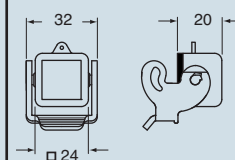

inserts:		page
CK	3 poles + ⊕	36
CK	4 poles + ⊕	36
CKS	3 poles + ⊕	37
CKS	4 poles + ⊕	37
CD	7 poles + ⊕	39
CD	8 poles	40
CQ	5 poles + ⊕	63
CQ	12 poles + ⊕	62

overall dimensions:
21 x 21 mm

hoods

covers

description	part No. (entry - Pg 11)	part No. (entry - M 20)	part No.
with pegs, top entry ¹⁾	CK 03 VS (white)	MK V20 (white)	
with pegs, top entry ¹⁾	CK 03 VNS (black)	MK VN20 (black)	
with pegs, side entry ¹⁾	CK 03 VAS (white)	MK VA20 (white)	
with pegs, side entry ¹⁾	CK 03 VANS (black)	MK VAN20 (black)	
with lever, top entry ¹⁾	CK 03 VGS (white)	MK VG20 (white)	
with lever, top entry ¹⁾	CK 03 VGNS (black)	MK VGN20 (black)	
with pegs and gasket, for female inserts			CK 03 C (white)
with pegs and gasket, for female inserts			CK 03 CN (black)
with pegs, for male inserts			CK 03 CA (white)
with pegs, for male inserts			CK 03 CAN (black)
with lever and gasket, for female inserts			CK 03 CX (white)
with lever and gasket, for female inserts			CK 03 CXN (black)
with lever, for male inserts			CK 03 CXA (white)
with lever, for male inserts			CK 03 CXAN (black)
seal and screw kit for IP66/IP67 ²⁾ for CK, CQ 05, CKS inserts	CKR 65		
seal and screw kit for IP66/IP67 ²⁾ for CD 07/08 inserts	CKR 65 D		

1) enclosures with IP44 degree of protection, obtained by the elimination of the flexible washer normal supplied with the insert
2) To achieve the IP66/IP67 protection rating, a kit is available which includes a seal to be fitted under the insert fastening screw supplied with the kit (see example illustrated), instead of the screw with spring washer supplied with the insert

Note:

The CQ 12 inserts are already fitted with seal and screw, allowing IP66/IP67 protection rating to be achieved.

dimensions in mm

CK V(N)S and MK V(N)

CK VA(N)S and MK VA(N)

CK VG(N)S and MK VG(N)

dimensions in mm

CK C(N)

CK CA(N)

CK CX(N)

CK CXA(N)