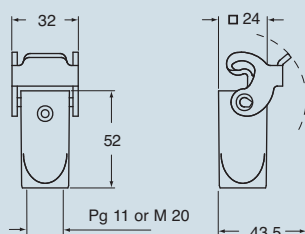

inserts:		page
CK	3 poles + ⊕	36
CK	4 poles + ⊕	36
CKS	3 poles + ⊕	37
CKS	4 poles + ⊕	37
CD	7 poles + ⊕	39
CD	8 poles	40
CQ	5 poles + ⊕	63
CQ	12 poles + ⊕	62

overall dimensions:
21 x 21 mm

hoods

covers

description	part No. (entry - Pg 11)	part No. (entry - M 20)	part No.
with pegs, top entry ¹⁾	CK 03 VS (white)	MK V20 (white)	
with pegs, top entry ¹⁾	CK 03 VNS (black)	MK VN20 (black)	
with pegs, side entry ¹⁾	CK 03 VAS (white)	MK VA20 (white)	
with pegs, side entry ¹⁾	CK 03 VANS (black)	MK VAN20 (black)	
with lever, top entry ¹⁾	CK 03 VGS (white)	MK VG20 (white)	
with lever, top entry ¹⁾	CK 03 VGNS (black)	MK VGN20 (black)	
with pegs and gasket, for female inserts			CK 03 C (white)
with pegs and gasket, for female inserts			CK 03 CN (black)
with pegs, for male inserts			CK 03 CA (white)
with pegs, for male inserts			CK 03 CAN (black)
with lever and gasket, for female inserts			CK 03 CX (white)
with lever and gasket, for female inserts			CK 03 CXN (black)
with lever, for male inserts			CK 03 CXA (white)
with lever, for male inserts			CK 03 CXAN (black)
seal and screw kit for IP66/IP67 ²⁾ for CK, CQ 05, CKS inserts	CKR 65		
seal and screw kit for IP66/IP67 ²⁾ for CD 07/08 inserts	CKR 65 D		

- 1) enclosures with IP44 degree of protection, obtained by the elimination of the flexible washer normal supplied with the insert
- 2) To achieve the IP66/IP67 protection rating, a kit is available which includes a seal to be fitted under the insert fastening screw supplied with the kit (see example illustrated), instead of the screw with spring washer supplied with the insert

Note:

The CQ 12 inserts are already fitted with seal and screw, allowing IP66/IP67 protection rating to be achieved.

dimensions in mm

CK V(N)S and MK V(N)

CK VA(N)S and MK VA(N)

CK VG(N)S and MK VG(N)

dimensions in mm

CK C(N)

CK CA(N)

CK CX(N)

CK CXA(N)

CAUS® Type 12
Type 4/4X only
with CKR 65 (D)

dimensions shown are not binding
and may be changed without notice