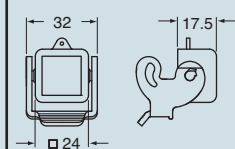

Note:

The CQ 12 inserts are already fitted with seal and screw, allowing IP66/IP67 protection rating to be achieved.

dimensions in mm

CK V(N)S and MK V(N)

CK VA(N)S and MK VA(N)

CK VG(N)S and MK VG(N)

dimensions in mm

CK C(N)

CK CA(N)

CK CX(N)

CK CXA(N)

CAUS® Type 12
Type 4/4X only
with CKR 65 (D)

dimensions shown are not binding
and may be changed without notice