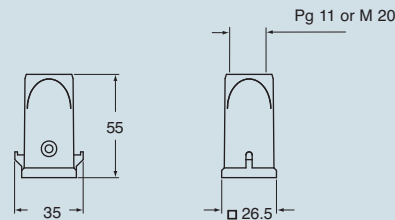

inserts:		page
CK	3 poles + ⊕	36
CK	4 poles + ⊕	36
CKS	3 poles + ⊕	37
CKS	4 poles + ⊕	37
CD	7 poles + ⊕	39
CD	8 poles	40
CQ	5 poles + ⊕	63
CQ	12 poles + ⊕	62

overall dimensions:
21 x 21 mm

hoods

covers

description	part No. (entry - Pg 11)	part No. (entry - M 20)	part No.
with pegs, top entry ¹⁾	CK 03 VS (white)	MK V20 (white)	
with pegs, top entry ¹⁾	CK 03 VNS (black)	MK VN20 (black)	
with pegs, side entry ¹⁾	CK 03 VAS (white)	MK VA20 (white)	
with pegs, side entry ¹⁾	CK 03 VANS (black)	MK VAN20 (black)	
with lever, top entry ¹⁾	CK 03 VGS (white)	MK VG20 (white)	
with lever, top entry ¹⁾	CK 03 VGNS (black)	MK VGN20 (black)	
with pegs and gasket, for female inserts			CK 03 C (white)
with pegs and gasket, for female inserts			CK 03 CN (black)
with pegs, for male inserts			CK 03 CA (white)
with pegs, for male inserts			CK 03 CAN (black)
with lever and gasket, for female inserts			CK 03 CX (white)
with lever and gasket, for female inserts			CK 03 CXN (black)
with lever, for male inserts			CK 03 CXA (white)
with lever, for male inserts			CK 03 CXAN (black)
seal and screw kit for IP66/IP67 ²⁾ for CK, CQ 05, CKS inserts	CKR 65		
seal and screw kit for IP66/IP67 ²⁾ for CD 07/08 inserts	CKR 65 D		

- 1) enclosures with IP44 degree of protection, obtained by the elimination of the flexible washer normal supplied with the insert
- 2) To achieve the IP66/IP67 protection rating, a kit is available which includes a seal to be fitted under the insert fastening screw supplied with the kit (see example illustrated), instead of the screw with spring washer supplied with the insert

Note:

The CQ 12 inserts are already fitted with seal and screw, allowing IP66/IP67 protection rating to be achieved.

dimensions in mm

CK V(N)S and MK V(N)

CK VA(N)S and MK VA(N)

CK VG(N)S and MK VG(N)

dimensions in mm

CK C(N)

CK CA(N)

CK CX(N)

CK CXA(N)

CAUS® Type 12
Type 4/4X only
with CKR 65 (D)

dimensions shown are not binding
and may be changed without notice