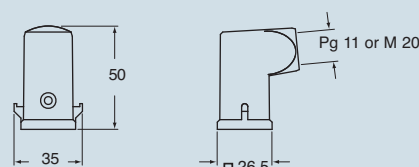

inserts:		page
CK	3 poles + ⊕	36
CK	4 poles + ⊕	36
CKS	3 poles + ⊕	37
CKS	4 poles + ⊕	37
CD	7 poles + ⊕	39
CD	8 poles	40
CQ	5 poles + ⊕	63
CQ	12 poles + ⊕	62

overall dimensions:
21 x 21 mm

hoods

covers

description	part No. (entry - Pg 11)	part No. (entry - M 20)	part No.
with pegs, top entry ¹⁾	CK 03 VS (white)	MK V20 (white)	
with pegs, top entry ¹⁾	CK 03 VNS (black)	MK VN20 (black)	
with pegs, side entry ¹⁾	CK 03 VAS (white)	MK VA20 (white)	
with pegs, side entry ¹⁾	CK 03 VANS (black)	MK VAN20 (black)	
with lever, top entry ¹⁾	CK 03 VGS (white)	MK VG20 (white)	
with lever, top entry ¹⁾	CK 03 VGNS (black)	MK VGN20 (black)	
with pegs and gasket, for female inserts			CK 03 C (white)
with pegs and gasket, for female inserts			CK 03 CN (black)
with pegs, for male inserts			CK 03 CA (white)
with pegs, for male inserts			CK 03 CAN (black)
with lever and gasket, for female inserts			CK 03 CX (white)
with lever and gasket, for female inserts			CK 03 CXN (black)
with lever, for male inserts			CK 03 CXA (white)
with lever, for male inserts			CK 03 CXAN (black)
seal and screw kit for IP66/IP67 ²⁾ for CK, CQ 05, CKS inserts	CKR 65		
seal and screw kit for IP66/IP67 ²⁾ for CD 07/08 inserts	CKR 65 D		

- 1) enclosures with IP44 degree of protection, obtained by the elimination of the flexible washer normal supplied with the insert
- 2) To achieve the IP66/IP67 protection rating, a kit is available which includes a seal to be fitted under the insert fastening screw supplied with the kit (see example illustrated), instead of the screw with spring washer supplied with the insert

Note:

The CQ 12 inserts are already fitted with seal and screw, allowing IP66/IP67 protection rating to be achieved.

dimensions in mm

CK V(N)S and MK V(N)

CK VA(N)S and MK VA(N)

CK VG(N)S and MK VG(N)

dimensions in mm