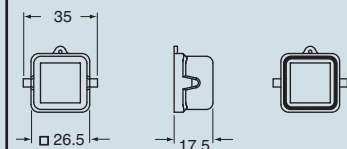

inserts:		page
CK	3 poles + ⊕	36
CK	4 poles + ⊕	36
CKS	3 poles + ⊕	37
CKS	4 poles + ⊕	37
CD	7 poles + ⊕	39
CD	8 poles	40
CQ	5 poles + ⊕	63
CQ	12 poles + ⊕	62

overall dimensions:
21 x 21 mm

hoods

covers

description	part No. (entry - Pg 11)	part No. (entry - M 20)	part No.
with pegs, top entry ¹⁾	CK 03 VS (white)	MK V20 (white)	
with pegs, top entry ¹⁾	CK 03 VNS (black)	MK VN20 (black)	
with pegs, side entry ¹⁾	CK 03 VAS (white)	MK VA20 (white)	
with pegs, side entry ¹⁾	CK 03 VANS (black)	MK VAN20 (black)	
with lever, top entry ¹⁾	CK 03 VGS (white)	MK VG20 (white)	
with lever, top entry ¹⁾	CK 03 VGNS (black)	MK VGN20 (black)	
with pegs and gasket, for female inserts			CK 03 C (white)
with pegs and gasket, for female inserts			CK 03 CN (black)
with pegs, for male inserts			CK 03 CA (white)
with pegs, for male inserts			CK 03 CAN (black)
with lever and gasket, for female inserts			CK 03 CX (white)
with lever and gasket, for female inserts			CK 03 CXN (black)
with lever, for male inserts			CK 03 CXA (white)
with lever, for male inserts			CK 03 CXAN (black)
seal and screw kit for IP66/IP67 ²⁾ for CK, CQ 05, CKS inserts	CKR 65		
seal and screw kit for IP66/IP67 ²⁾ for CD 07/08 inserts	CKR 65 D		

- 1) enclosures with IP44 degree of protection, obtained by the elimination of the flexible washer normal supplied with the insert
- 2) To achieve the IP66/IP67 protection rating, a kit is available which includes a seal to be fitted under the insert fastening screw supplied with the kit (see example illustrated), instead of the screw with spring washer supplied with the insert

Note:

The CQ 12 inserts are already fitted with seal and screw, allowing IP66/IP67 protection rating to be achieved.

dimensions in mm

CK V(N)S and MK V(N)

CK VA(N)S and MK VA(N)

CK VG(N)S and MK VG(N)

dimensions in mm

CK C(N)

CK CA(N)

CK CX(N)

CK CXA(N)

CAUS® Type 12
Type 4/4X only
with CKR 65 (D)

dimensions shown are not binding
and may be changed without notice