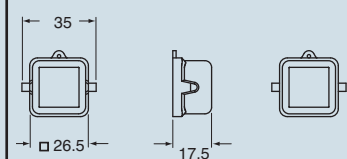

inserts:		page
CK	3 poles + ⊕	36
CK	4 poles + ⊕	36
CKS	3 poles + ⊕	37
CKS	4 poles + ⊕	37
CD	7 poles + ⊕	39
CD	8 poles	40
CQ	5 poles + ⊕	63
CQ	12 poles + ⊕	62

overall dimensions:
21 x 21 mm

hoods

covers

description	part No. (entry - Pg 11)	part No. (entry - M 20)	part No.
with pegs, top entry ¹⁾	CK 03 VS (white)	MK V20 (white)	
with pegs, top entry ¹⁾	CK 03 VNS (black)	MK VN20 (black)	
with pegs, side entry ¹⁾	CK 03 VAS (white)	MK VA20 (white)	
with pegs, side entry ¹⁾	CK 03 VANS (black)	MK VAN20 (black)	
with lever, top entry ¹⁾	CK 03 VGS (white)	MK VG20 (white)	
with lever, top entry ¹⁾	CK 03 VGNS (black)	MK VGN20 (black)	
with pegs and gasket, for female inserts			CK 03 C (white)
with pegs and gasket, for female inserts			CK 03 CN (black)
with pegs, for male inserts			CK 03 CA (white)
with pegs, for male inserts			CK 03 CAN (black)
with lever and gasket, for female inserts			CK 03 CX (white)
with lever and gasket, for female inserts			CK 03 CXN (black)
with lever, for male inserts			CK 03 CXA (white)
with lever, for male inserts			CK 03 CXAN (black)
seal and screw kit for IP66/IP67 ²⁾ for CK, CQ 05, CKS inserts	CKR 65		
seal and screw kit for IP66/IP67 ²⁾ for CD 07/08 inserts	CKR 65 D		

- 1) enclosures with IP44 degree of protection, obtained by the elimination of the flexible washer normal supplied with the insert
- 2) To achieve the IP66/IP67 protection rating, a kit is available which includes a seal to be fitted under the insert fastening screw supplied with the kit (see example illustrated), instead of the screw with spring washer supplied with the insert

Note:

The CQ 12 inserts are already fitted with seal and screw, allowing IP66/IP67 protection rating to be achieved.

dimensions in mm

CK V(N)S and MK V(N)

CK VA(N)S and MK VA(N)

CK VG(N)S and MK VG(N)

dimensions in mm

CK C(N)

CK CA(N)

CK CX(N)

CK CXA(N)

CAUS® Type 12
Type 4/4X only
with CKR 65 (D)

dimensions shown are not binding
and may be changed without notice